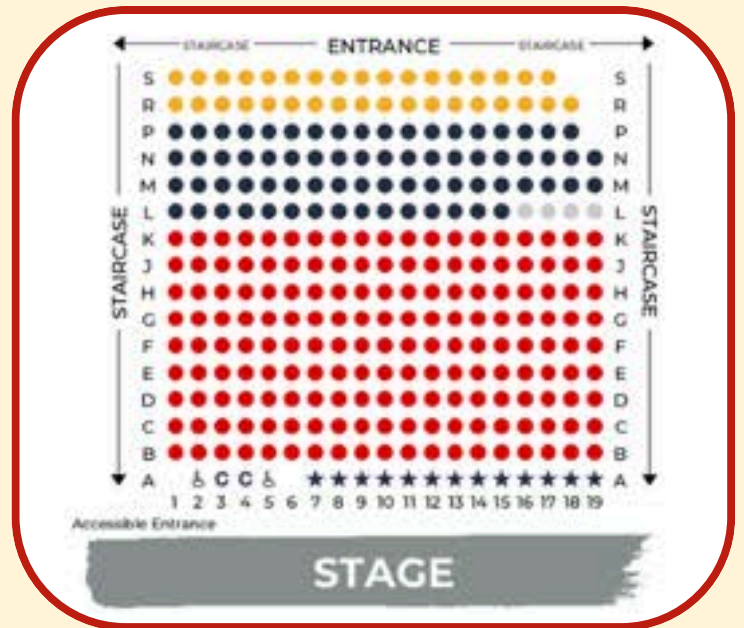

Booking wheelchair spaces

If you are a wheelchair user and have selected a wheelchair-related access requirement, you will be able to select wheelchair accessible spaces (indicated with a wheelchair icon), a seat for a companion (indicated with a C), and no-step-access seats (indicated with a star icon).