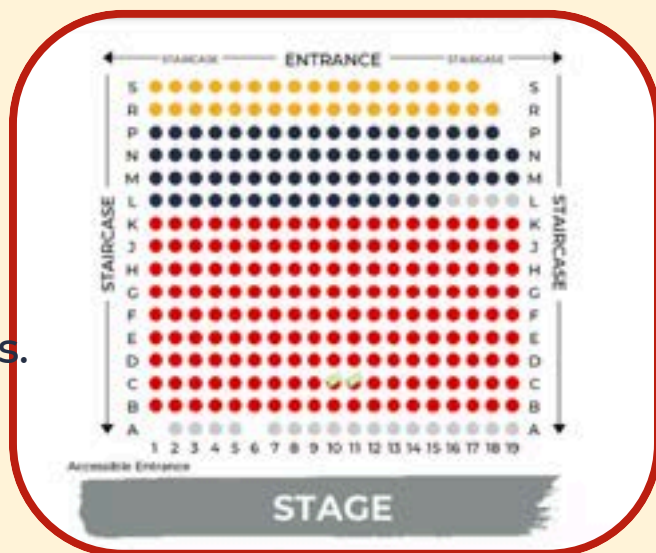

For a Y C Chan Theatre show, select your preferred seats from the seating plan. You will see green tickets on your chosen seats.

No Step Access

If you have selected the “No step access” access requirement, you will be able to select seats in Row A, which are accessible via the lift (indicated with a star icon).