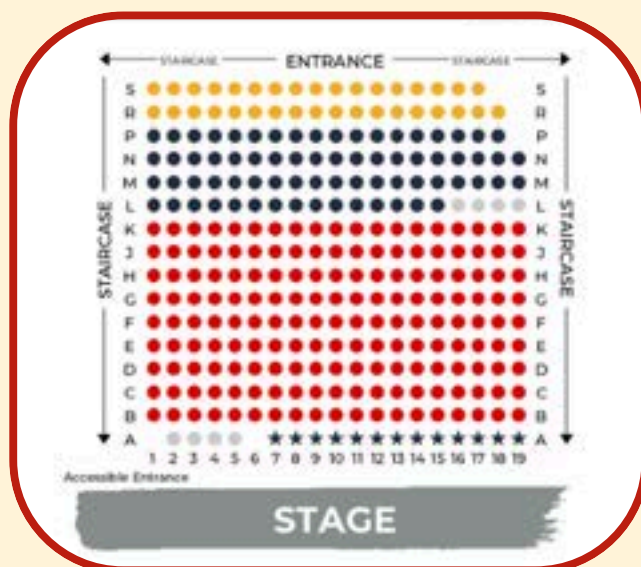

For a Y C Chan Theatre show, select your preferred seats from the seating plan. You will see green tickets on your chosen seats.

No Step Access

If you have selected the “No step access” access requirement, you will be able to select seats in Row A, which are accessible via the lift (indicated with a star icon).