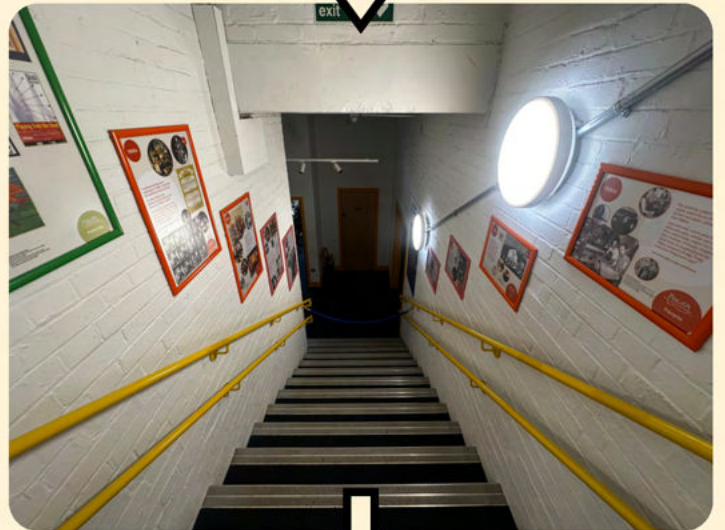

In the event of an emergency

This document will explain what to expect if for any reason you need to evacuate the building.

- You will be alerted if the fire alarm goes off by:
- a loud alarm sounding
 - flashing beacons
 - an announcement by Polka staff, either in person or over a speaker

You will exit the way you came in, by heading to the back of the theatre and then down the stairs and through the brown doors back to the main foyer.

You will then go down two flights of stairs and through the double doors on the left, which will lead you to the Box Office and shop area.