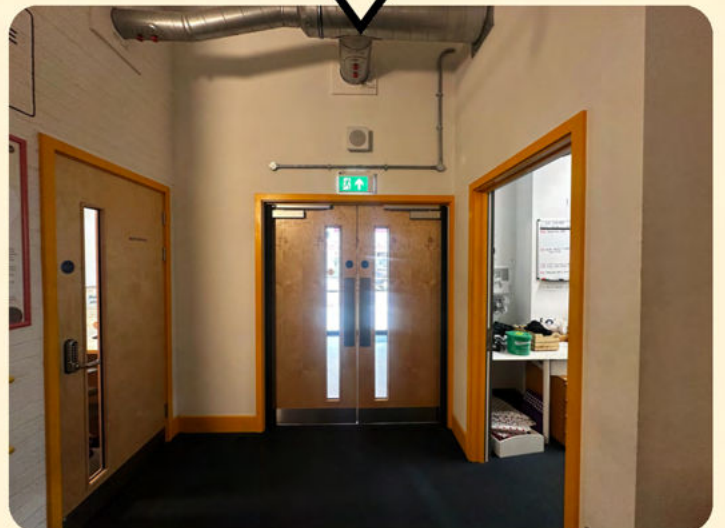

In the event of an emergency

This document will explain what to expect if for any reason you need to evacuate the building.

- You will be alerted if the fire alarm goes off by:
- a loud alarm sounding
 - flashing beacons
 - an announcement by Polka staff, either in person or over a speaker

You will exit the way you came in, by heading to the back of the theatre and then down the stairs and through the brown doors back to the main foyer.

You will then go down two flights of stairs and through the double doors on the left, which will lead you to the Box Office and shop area.