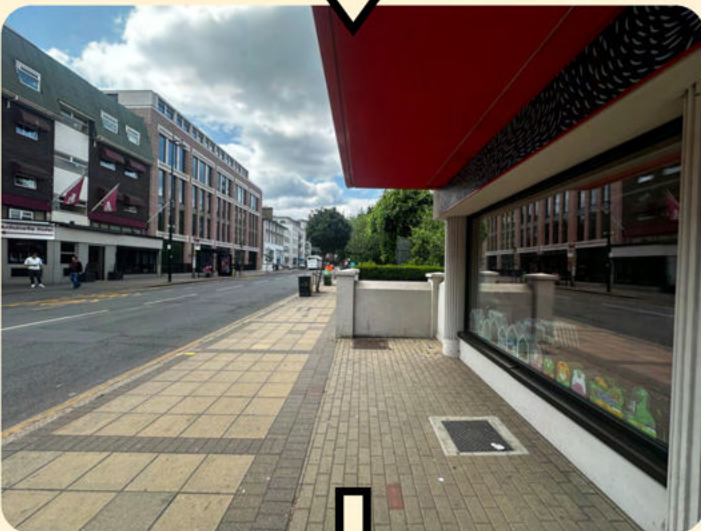

You will then go straight down through the double doors at the end of the corridor and turn right towards the box office.

This is what your route will look like if you are in the Clore Studio...

You will exit out of the door you came in and then out into the main corridor. You will then go straight down through the double doors at the end of the corridor and turn right towards the box office.

If you are exiting from the Main Theatre, Adventure Theatre or Clore Studio you will exit through the glass doors by the Shop and Box Office.

You will then head outside and Polka staff will be guiding you right down the street toward the Holy Trinity Church garden.