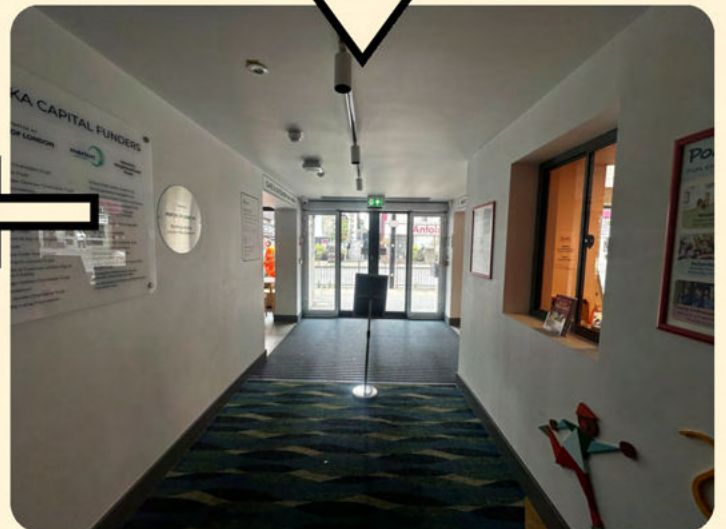

You will exit the way you came in, by heading to the back of the theatre and then down the stairs and through the brown doors back to the main foyer.

You will then go down two flights of stairs and through the double doors on the left, which will lead you to the Box Office and shop area.

You will then go straight down through the double doors at the end of the corridor and turn right towards the box office.

This is what your route will look like if you are in the Clore Studio...

You will exit out of the door you came in and then out into the main corridor. You will then go straight down through the double doors at the end of the corridor and turn right towards the box office.