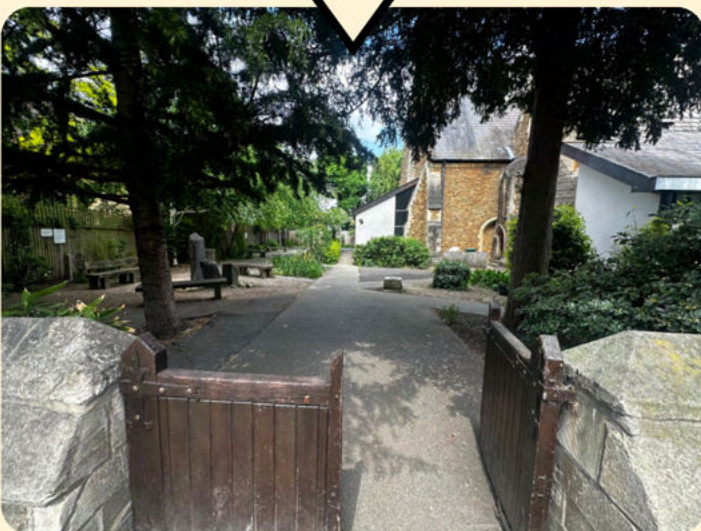

You will then go straight down through the double doors at the end of the corridor and turn right towards the box office.

This is what your route will look like if you are in the Clore Studio...

You will exit out of the door you came in and then out into the main corridor. You will then go straight down through the double doors at the end of the corridor and turn right towards the box office.

If you are exiting from the Main Theatre, Adventure Theatre or Clore Studio you will exit through the glass doors by the Shop and Box Office.

You will then head outside and Polka staff will be guiding you right down the street toward the Holy Trinity Church garden.