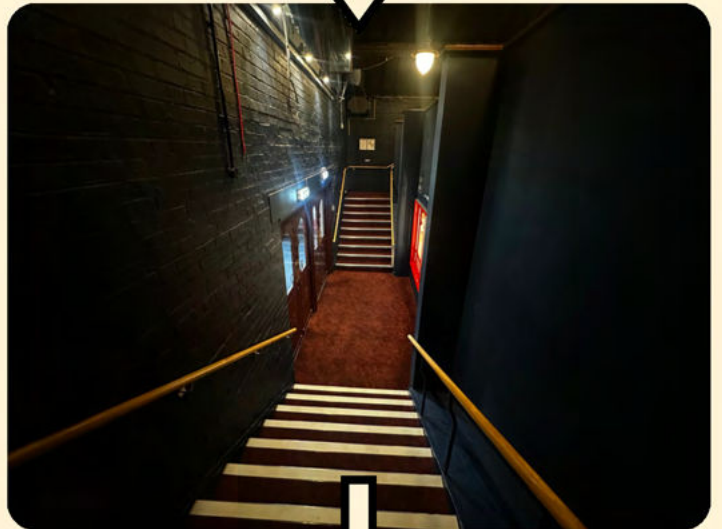

You will exit the way you came in, by heading to the back of the theatre and then down the stairs and through the brown doors back to the main foyer.

You will then go down two flights of stairs and through the double doors on the left, which will lead you to the Box Office and shop area.