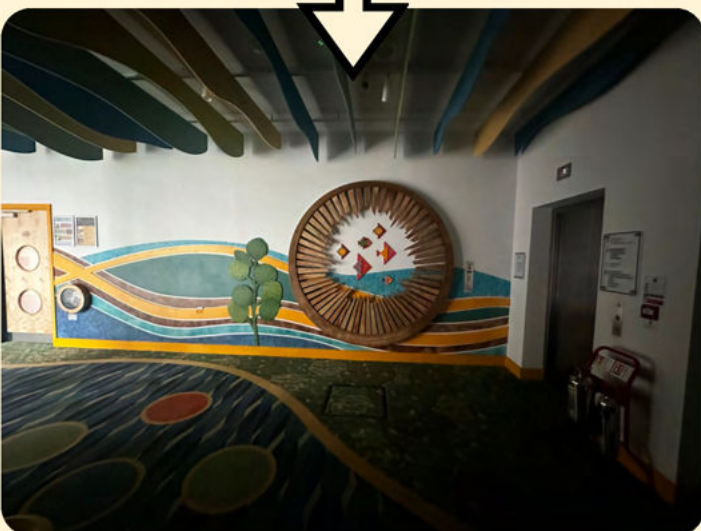

**This is what your exit route
will look like if you are in the
Adventure Theatre...**

You will exit the way you came in via the left door at the back of the theatre, through a second door and then out into the main corridor.