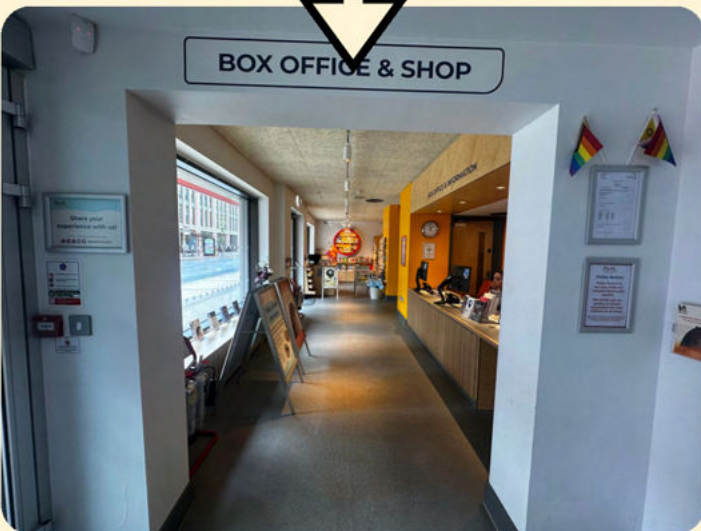

You will exit the way you came in, by heading to the back of the theatre and then down the stairs and through the brown doors back to the main foyer.

You will then go down two flights of stairs and through the double doors on the left, which will lead you to the Box Office and shop area.

You will then go straight down through the double doors at the end of the corridor and turn right towards the box office.

This is what your route will look like if you are in the Clore Studio...

You will exit out of the door you came in and then out into the main corridor. You will then go straight down through the double doors at the end of the corridor and turn right towards the box office.