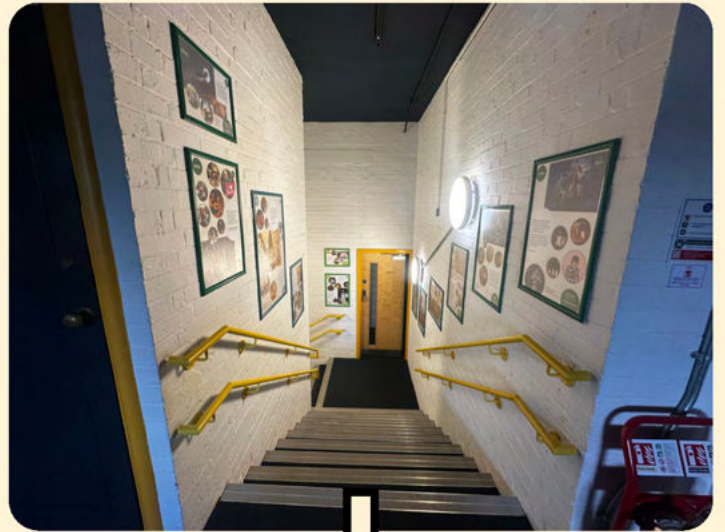

In the event of an emergency

This document will explain what to expect if for any reason you need to evacuate the building.

- You will be alerted if the fire alarm goes off by:
- a loud alarm sounding
 - flashing beacons
 - an announcement by Polka staff, either in person or over a speaker

You will exit the way you came in, by heading to the back of the theatre and then down the stairs and through the brown doors back to the main foyer.

You will then go down two flights of stairs and through the double doors on the left, which will lead you to the Box Office and shop area.