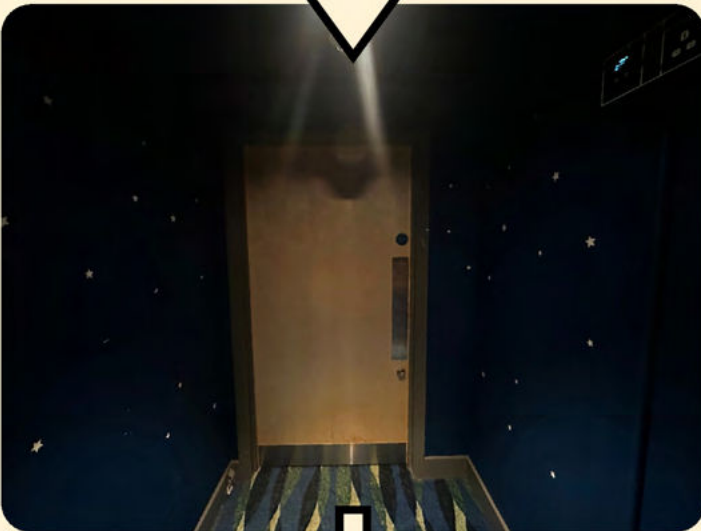

**This is what your exit route
will look like if you are in the
Adventure Theatre...**

You will exit the way you came in via the left door at the back of the theatre, through a second door and then out into the main corridor.